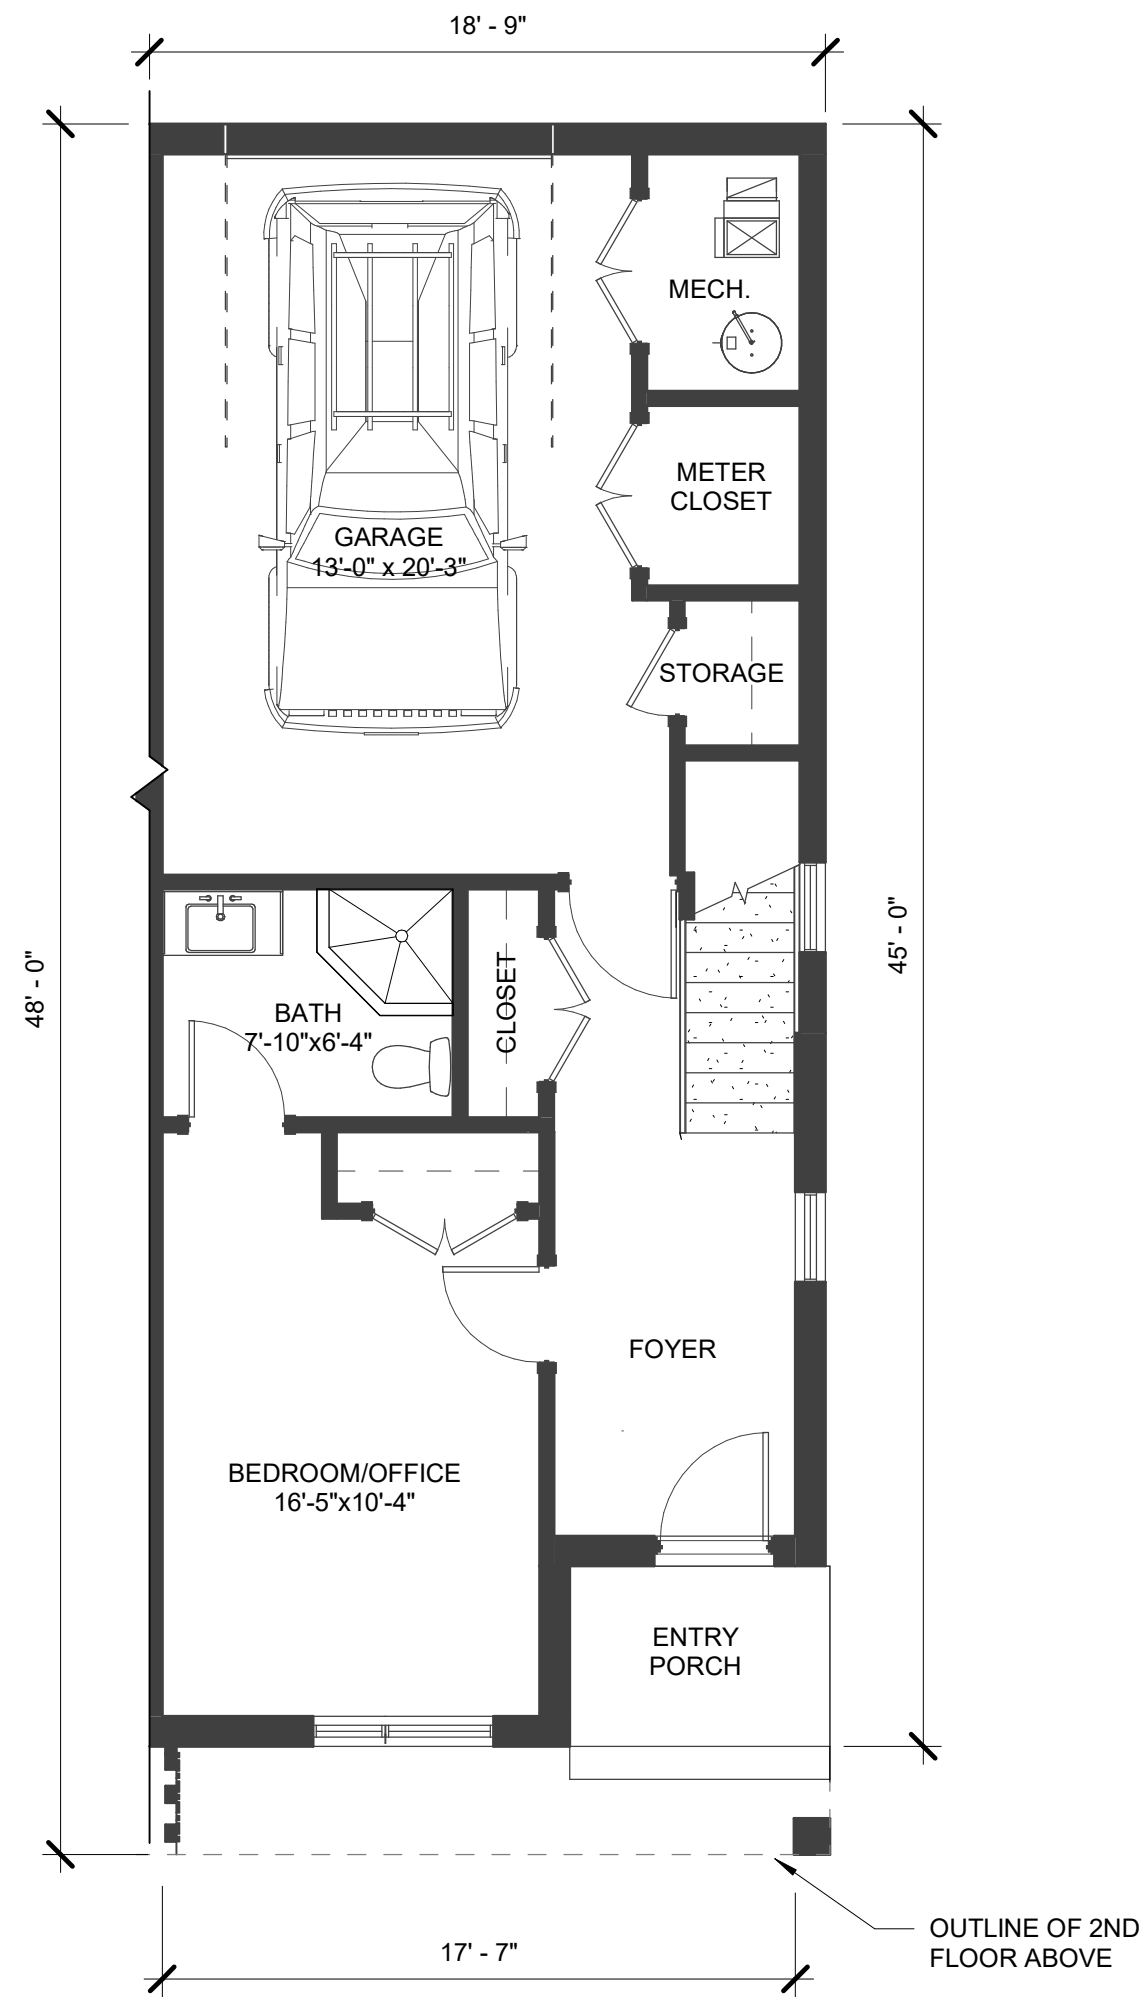

© COPYRIGHT PERFIDO WEISKOPF WAGSTAFF + GOETTEL 2023 6/12/2023 8:44:22 AM

LEVEL GSF: 522

3/16" = 1'-0"  
**First Floor Plan**

LEVEL GSF: 844

3/16" = 1'-0"

# SECOND FLOOR PLAN

LEVEL GSF: 825

LEVEL GSF: 80

3/16" = 1'-0"

**ROOF DECK**