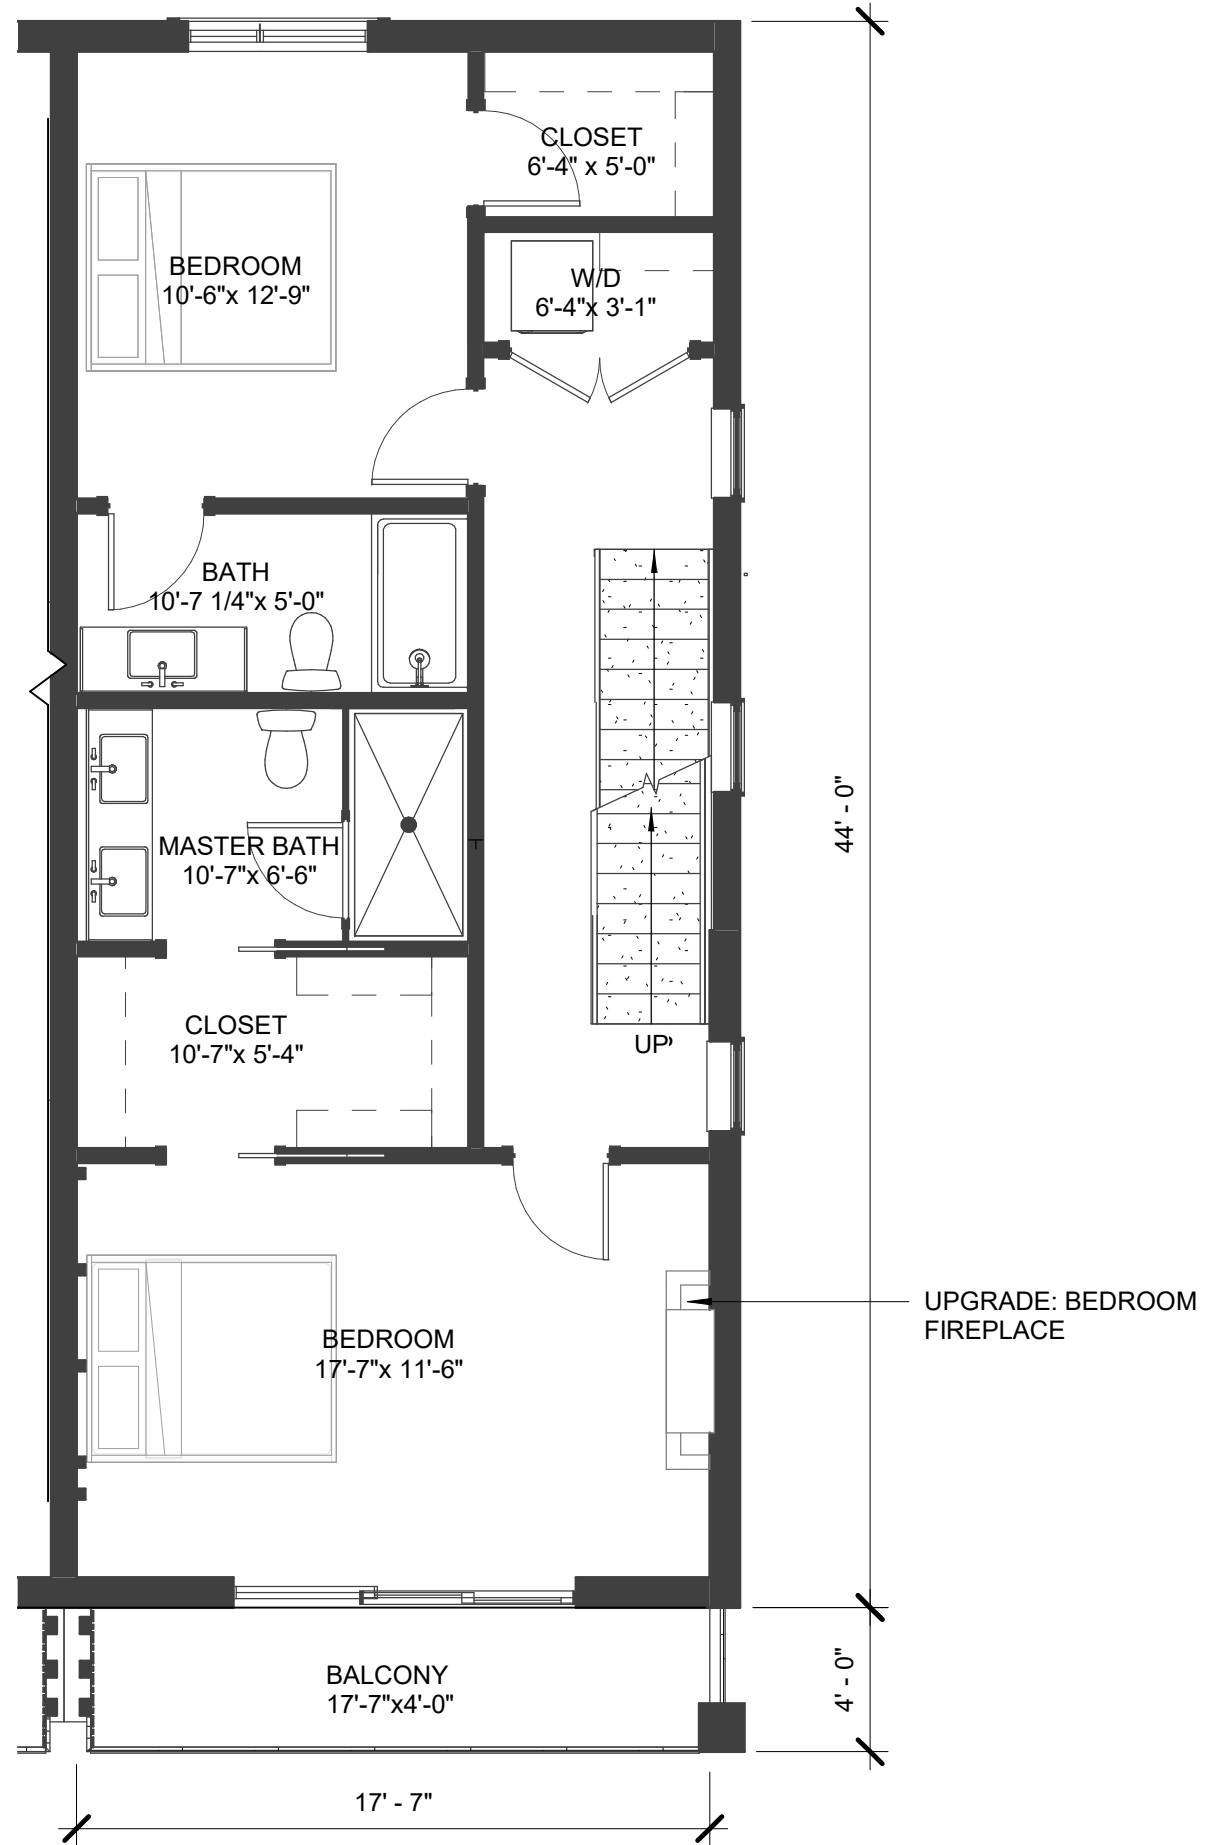

© COPYRIGHT PERFIDO WEISKOPF WAGSTAFF + GOETTEL 2023 6/12/2023 8:44:22 AM

LEVEL GSF: 522

3/16" = 1'-0"  
**First Floor Plan**

LEVEL GSF: 844

3/16" = 1'-0"

# SECOND FLOOR PLAN

LEVEL GSF: 825

LEVEL GSF: 80

3/16" = 1'-0"

**ROOF DECK**