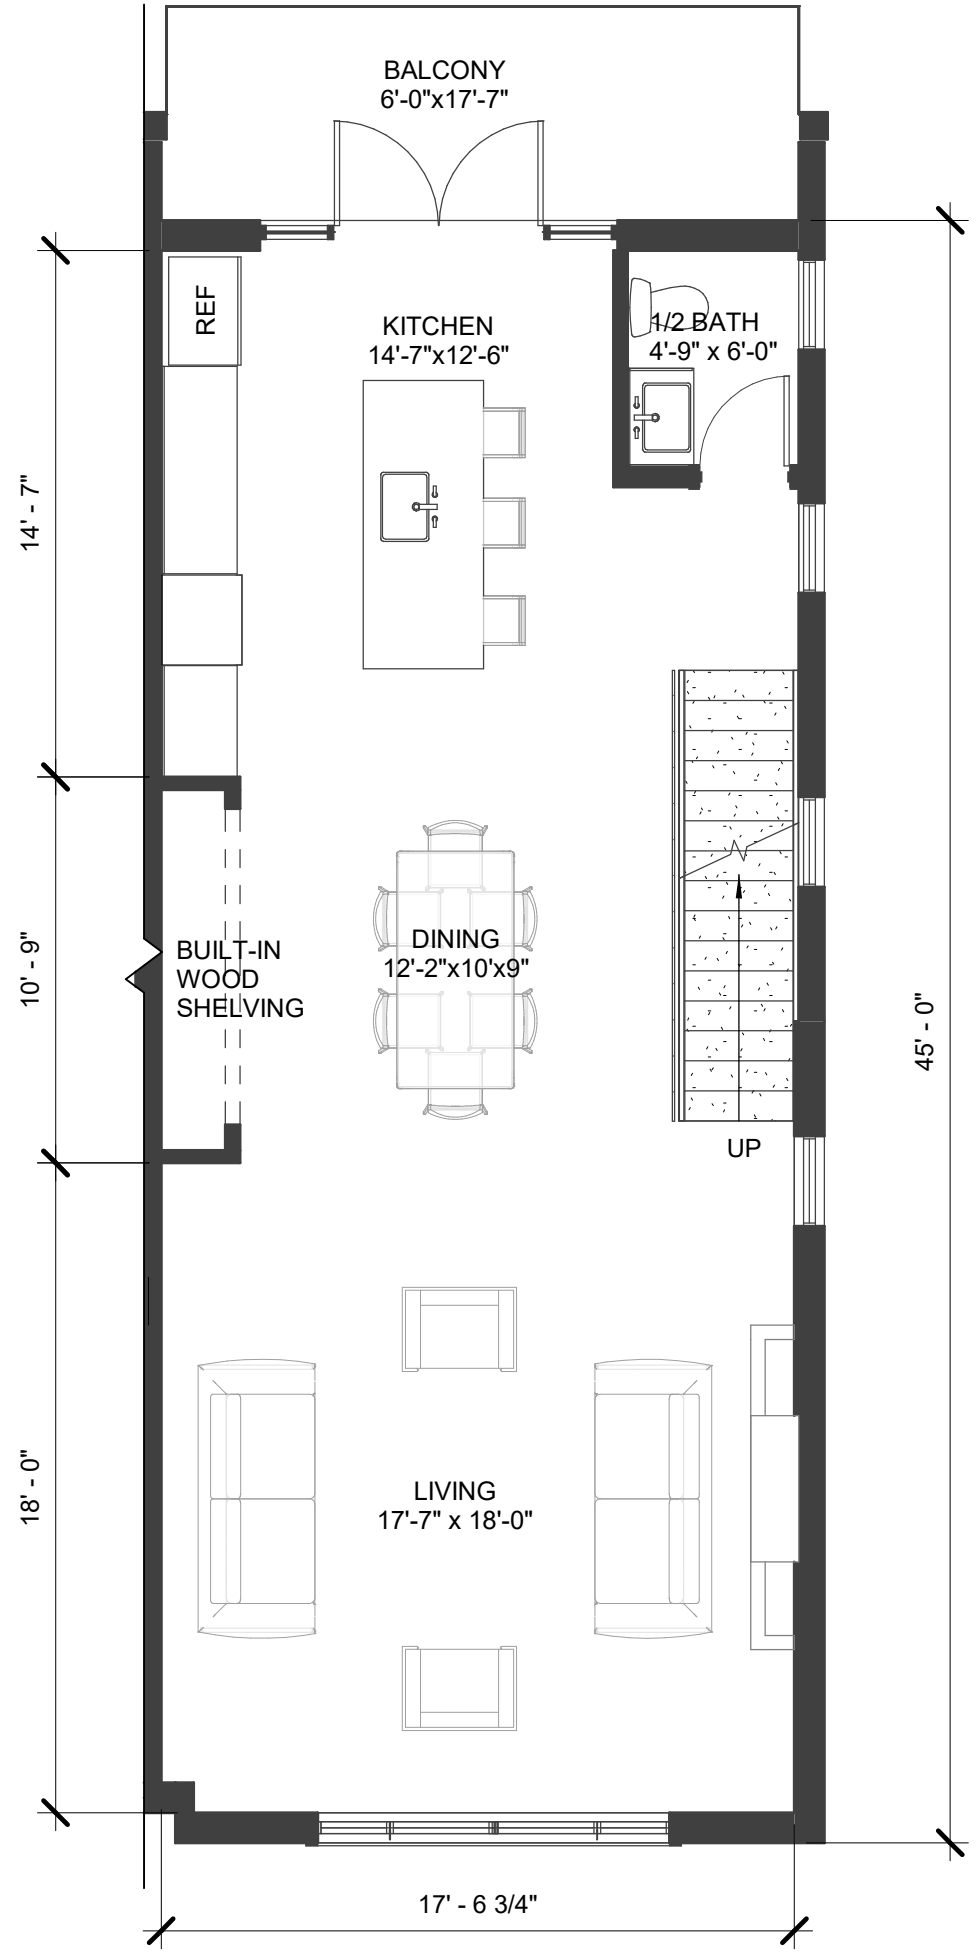

© COPYRIGHT PERFIDO WEISKOPF WAGSTAFF + GOETTEL 2023 6/12/2023 8:44:22 AM

LEVEL GSF: 522

3/16" = 1'-0"  
**First Floor Plan**

LEVEL GSF: 844

3/16" = 1'-0"

# SECOND FLOOR PLAN

LEVEL GSF: 825

LEVEL GSF: 80

3/16" = 1'-0"

**ROOF DECK**