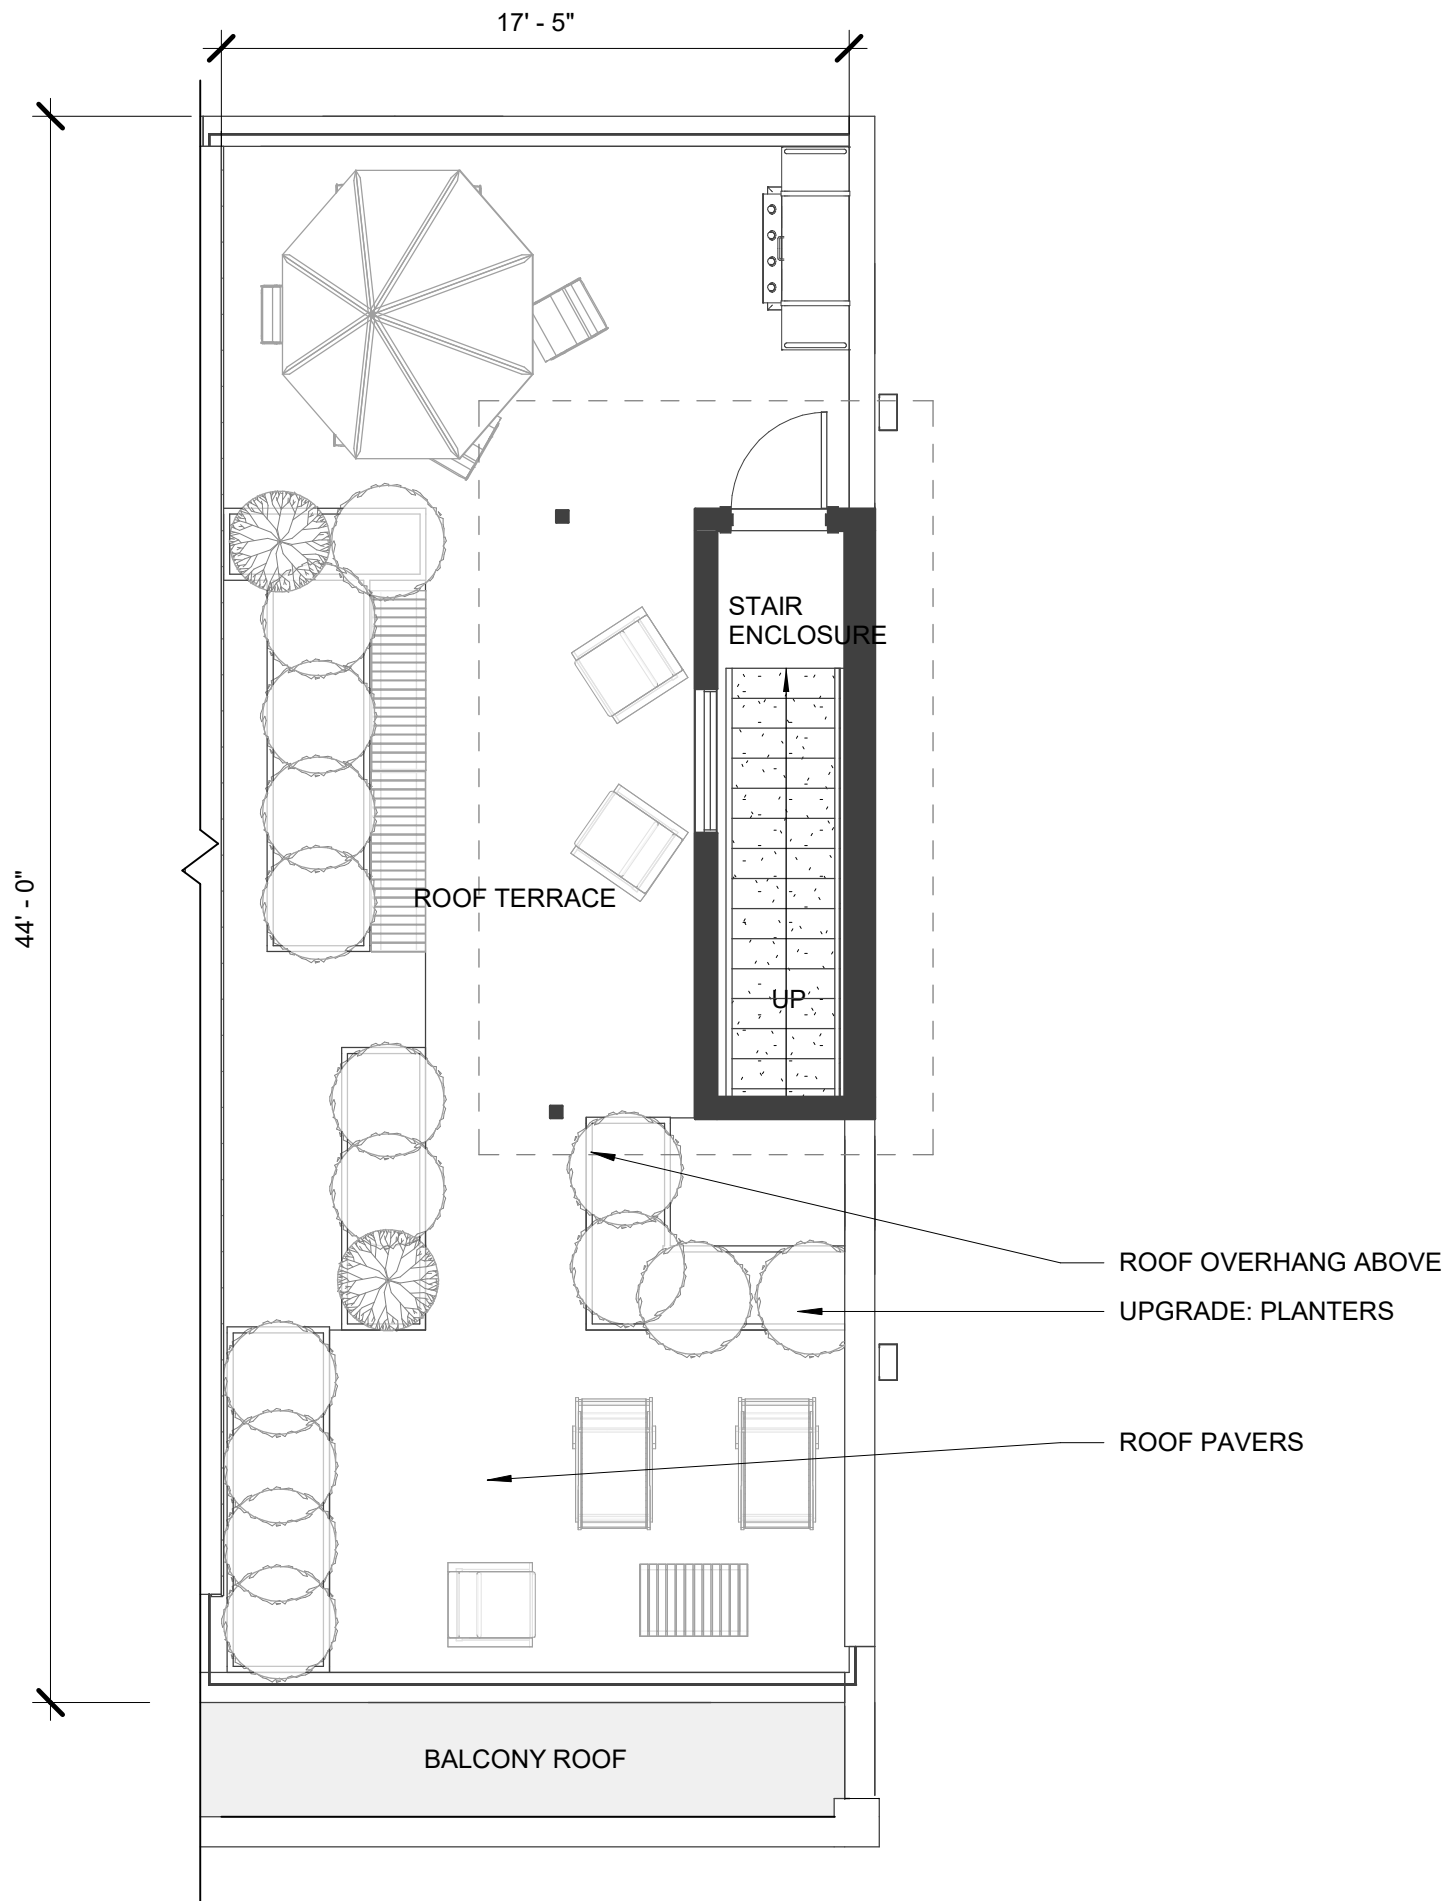

© COPYRIGHT PERFIDO WEISKOPF WAGSTAFF + GOETTEL 2023 6/12/2023 8:44:22 AM

LEVEL GSF: 522

3/16" = 1'-0"  
**First Floor Plan**

LEVEL GSF: 844

3/16" = 1'-0"

# SECOND FLOOR PLAN

LEVEL GSF: 825

LEVEL GSF: 80

3/16" = 1'-0"

**ROOF DECK**